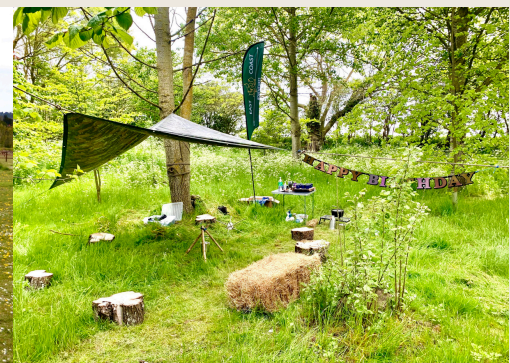

TEAM BUILDING

If you are looking for activities designed to promote motivation, communication, team morale or perhaps looking to reward your hardworking team, Wivenhoe House in Colchester can offer a truly rewarding experience.

We work with an experienced local adventure company to provide you with the very latest activities and experiences.

Set in over 300 acres of historic parkland yet only minutes from main transport links, our 40-bedroom luxury hotel complete with our award-winning brasserie and private dining options is an ideal choice.

Simply Team Building Package

£875

Up to 12 guests, extra guests priced at £15pp

Package includes:

Outdoor rounds for the team building

2 hours of tailored team building activities

*Groups over 12 will require an additional instructor/s from £150

'Half Day' Meeting & Team Building Package

£1,350

Up to 12 guests, extra guests priced at £40pp

Meeting room hire and grounds for team building

Refreshments

Tailored team building activity

Home baked pizza lunch

Bottled water

*Groups over 12 will require an additional instructor/s from £150