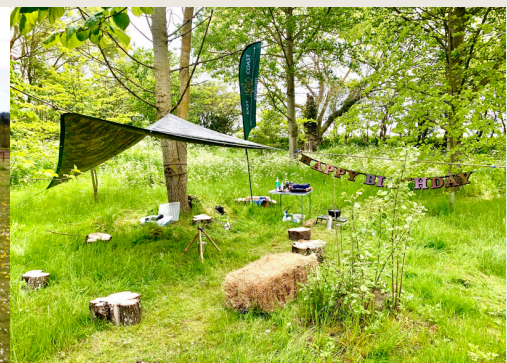

'Full Day' Meeting & Team and Building Package

£1,980

Up to 12 guests, extra guests priced at £54pp

Meeting room hire and grounds for team building

Refreshments

Tailored team building activities

Home baked pizza lunch

Juice

*Groups over 12 will require an additional instructor/s from £250

Residential Team Building Package

£4186

Up to 12 guests, extra guests priced at £250pp

Meeting room hire and grounds for team building

Refreshments

Tailored team building activities

Home baked pizza lunch

Bottled water

2 course set dinner menu in our brasserie

Private dining available at a supplement

Bed and breakfast in a classic room

Room upgrades available at a supplement

*Groups over 12 will require an additional instructor/s from £300