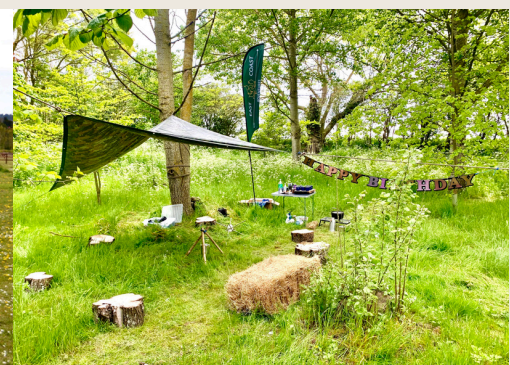

All of our activities are bespoke to the group, so we make a tailored package with organisers in advance in order to maximise the benefit to attendees on the day.

Here are a few ideas:

Bushcraft

Escape to the wilds for an immersive bushcraft experience. Ideal as a restorative, fun, activity with colleagues who want to dip their toe into the world of bushcraft and learn some survival skills as a team!

*Camp Setup | Erecting Shelters with tarps and basha's inc. straightforward and useful knots
Fire Lighting | No matches required. Learn how to make fire using ancient techniques from materials you can most likely find in the woods.*

*Knife Skills & Whittling | Craft pot hangers to boil water for a brew, over your very own fire.
Campfire Cooking – Once our fire is roaring, we can cook a diverse range of delicious meals for lunch or dinner. See below*

Orienteering & Geocaching

Orienteering | Using a map & compass, work as a team to find tags and be the first team to find the secret message

Geocaching | With a GPS find the waypoints at each hidden location and solve the puzzle, riddle or challenge on each card.